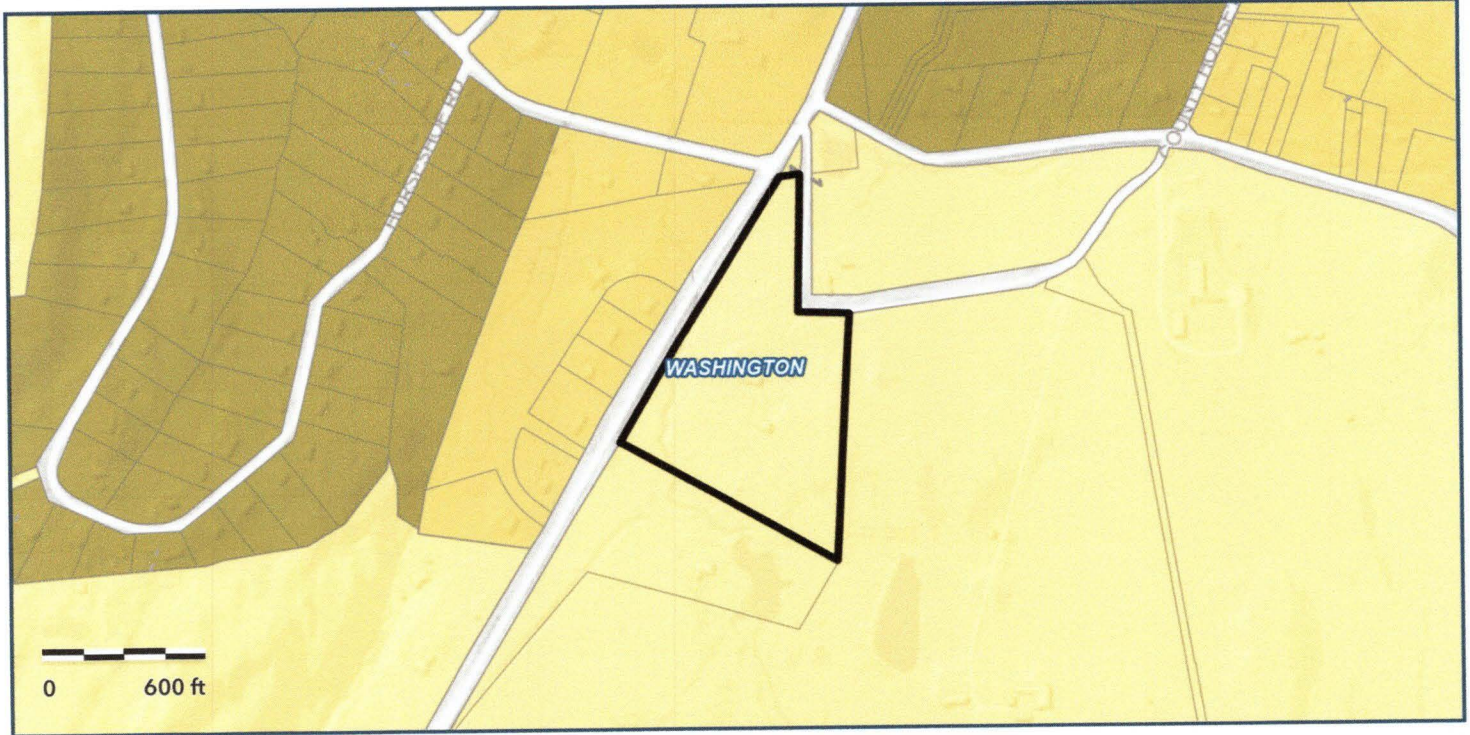

Erin M. Haley 5/13/26

Parcel Location: 20 Welwyn Rd, Washington **Parcel Lot:** 102291

Parcel Zoning Districts

- Low Density Residential (RL-5)

Other Zoning Districts

- Medium Density Residential (RM2)
- High Density Residential (RH-1)

These districts are on the map, but do not include the highlighted parcel.

DISCLAIMER: Zoning district boundaries are enacted and updated by local municipalities. The zoning data displayed here is based on information supplied by municipalities or gathered directly from municipal zoning codes. This document should be used for general reference only. **Printed May 13, 2026**