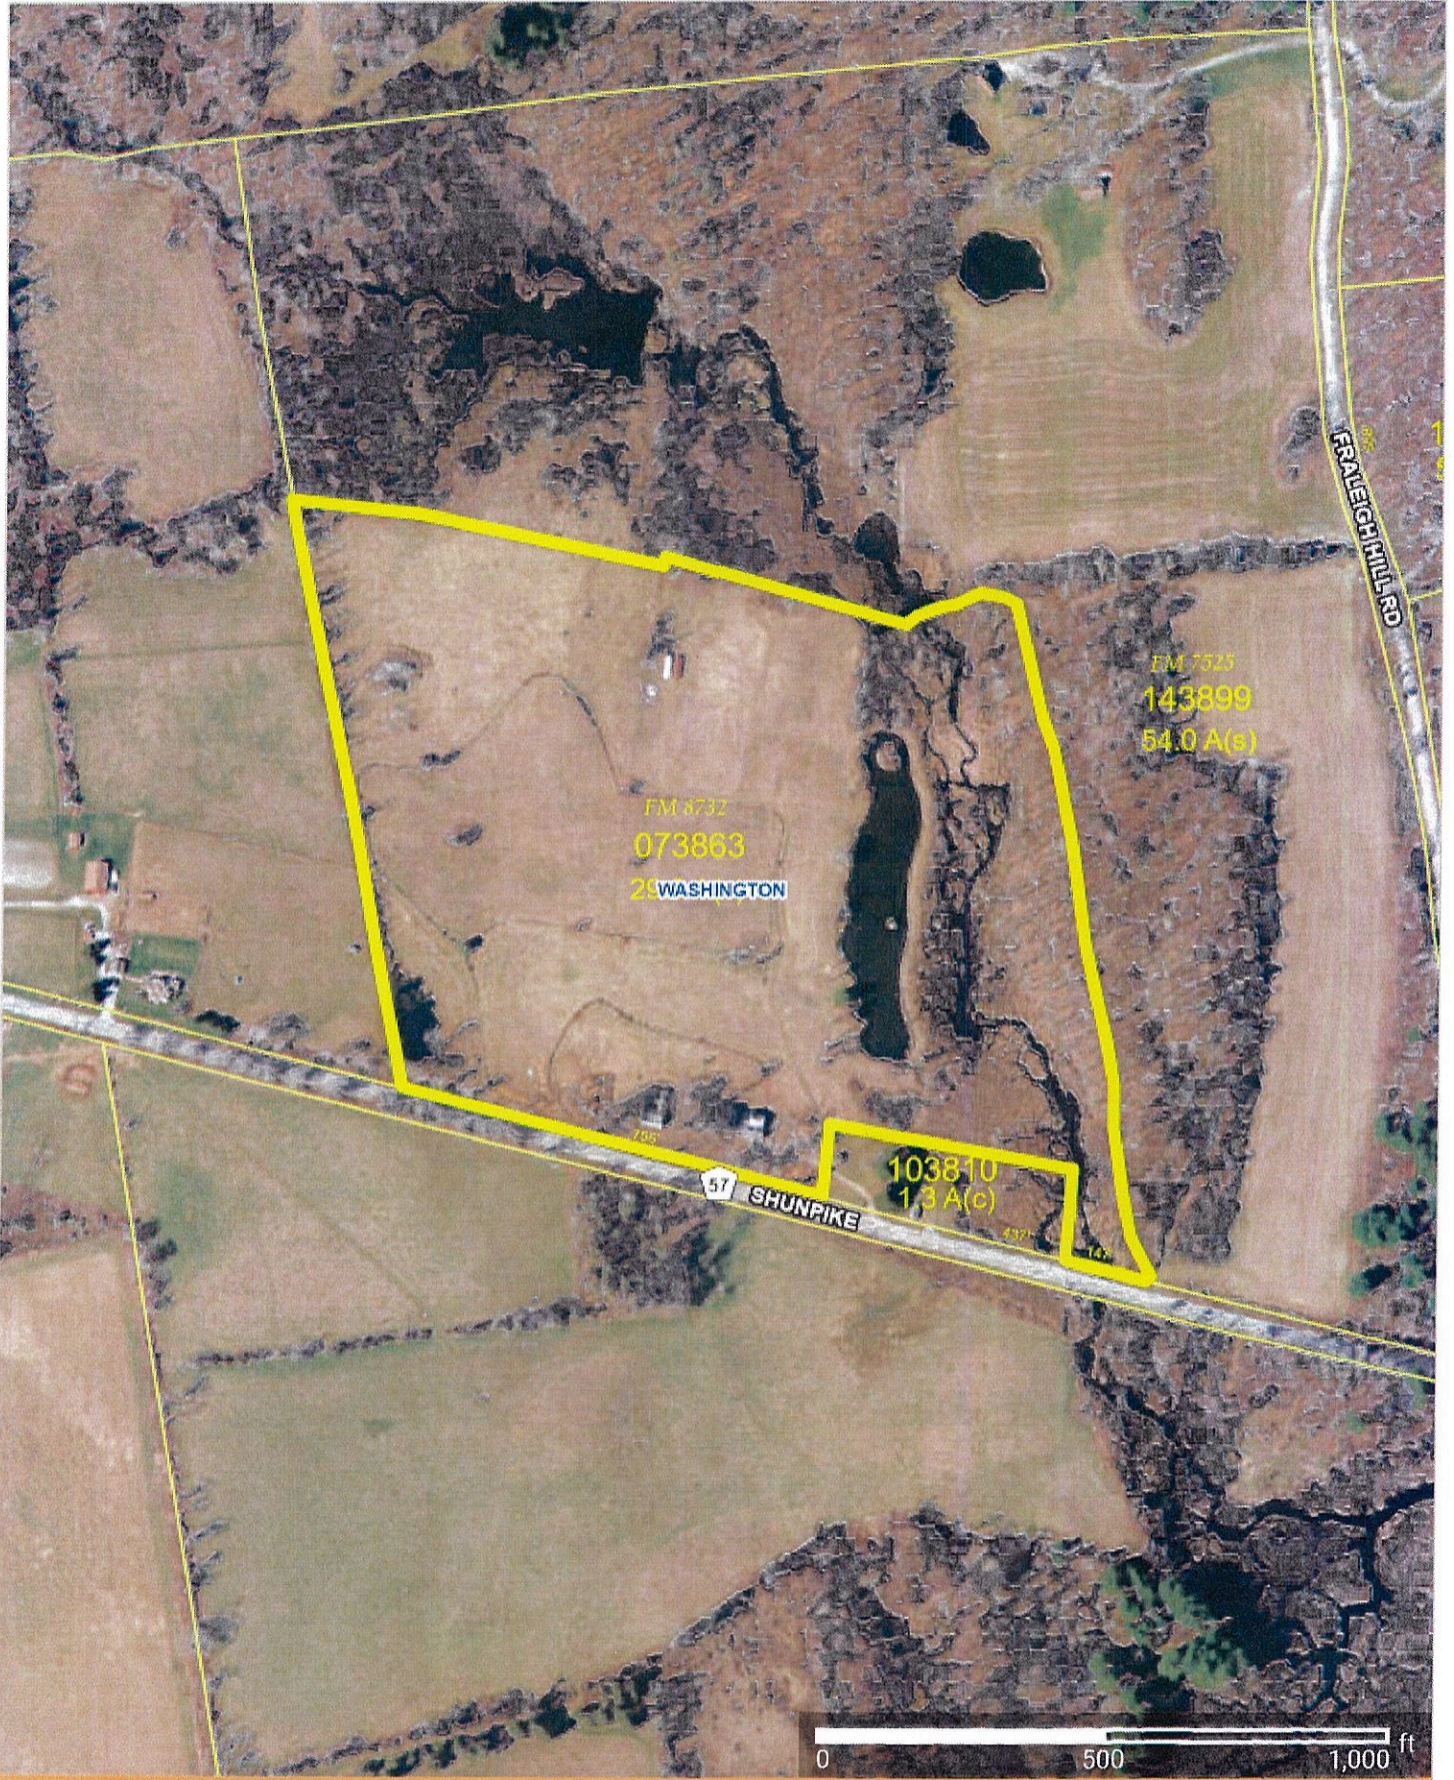

FM 8732
073863
29.3 A(c) WASHINGTON

103810
1.3 A(c)

57 SHUNPIKE

Parcel #: 135889-6966-00-
073863-0000
Washington, NY

Printed By:
ParcelAccess

WASHINGTON

756'

Parcel #: 135889-6966-00-
073863-0000
Washington, NY

Printed By:
ParcelAccess

**Parcel #: 135889-6966-00-
073863-0000**
Washington, NY

Printed By:
ParcelAccess

1:4,000 Scale
4/28/2026