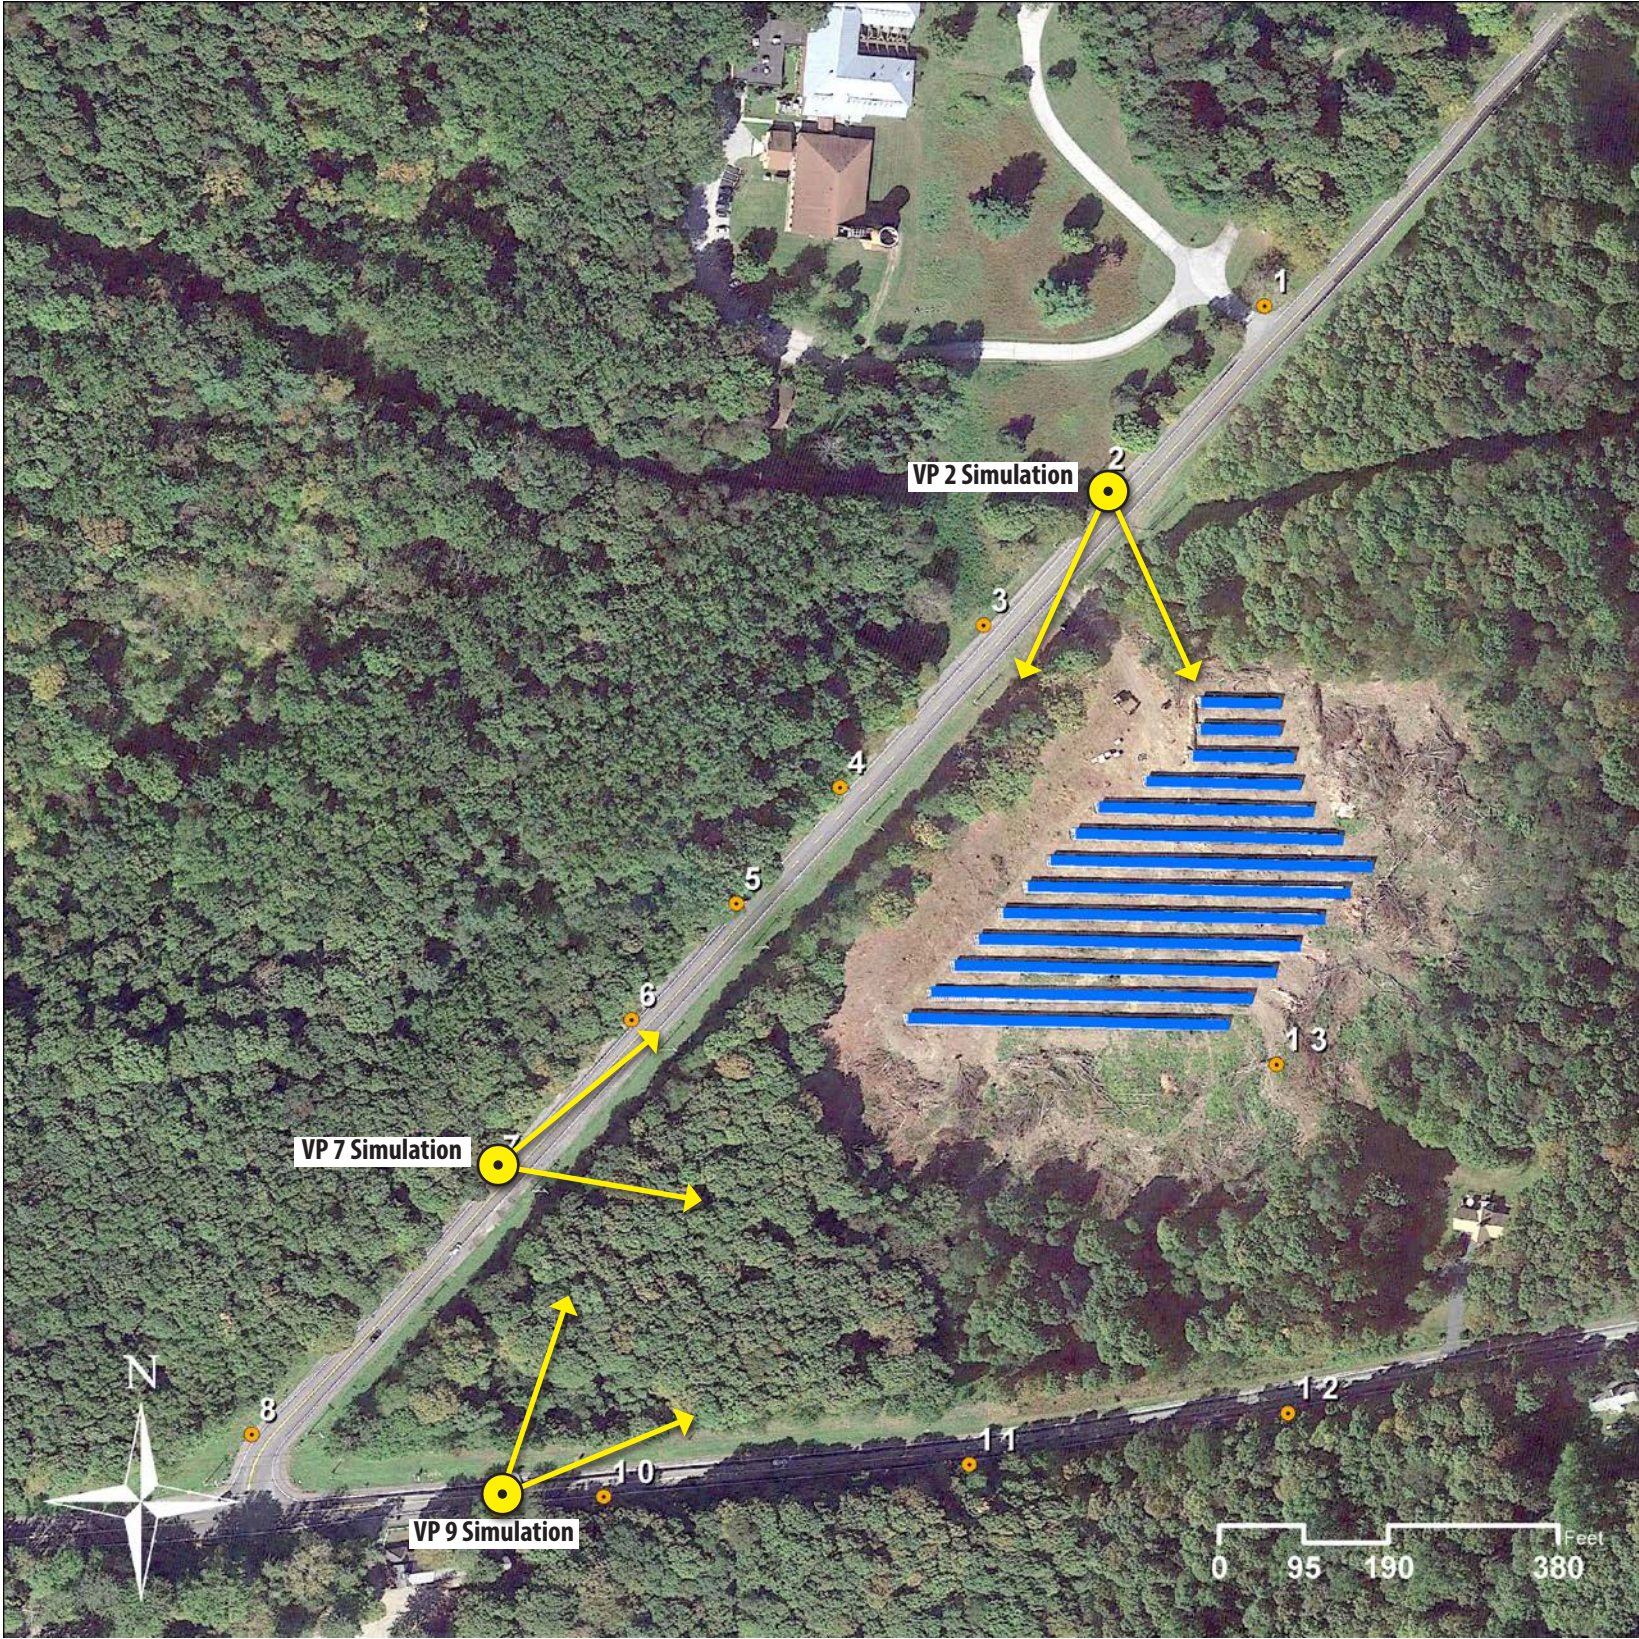

Bacon Triangle Solar

Viewpoint Location Map

Viewpoint 2: Existing View from Sharon Turnpike Looking Southeast

Viewpoint 2: Proposed View from Sharon Turnpike Looking Southeast - With 9' Screening Fence Only

***Viewpoint 2: Proposed View from Sharon Turnpike Looking Southeast - At Time of Installation
With 9' Screening Fence***

***Viewpoint 2: Proposed View from Sharon Turnpike Looking Southeast - 5 Years After Installation
With 9' Screening Fence***

Viewpoint 7: Existing View from Sharon Turnpike Looking Northeast

Viewpoint 7: Proposed View from Sharon Turnpike Looking Northeast - With 9' Screening Fence Only

***Viewpoint 7: Proposed View from Sharon Turnpike Looking Northeast - At Time of Installation
With 9' Screening Fence***

***Viewpoint 7: Proposed View from Sharon Turnpike Looking Northeast - 5 Years After Installation
With 9' Screening Fence***

Viewpoint 9: Existing View from NY-82 Looking Northeast

**Viewpoint 9: Proposed View from NY-82 Looking Northeast - With 9' Screening Fence Only
(Southern Fence Profile in Red)**