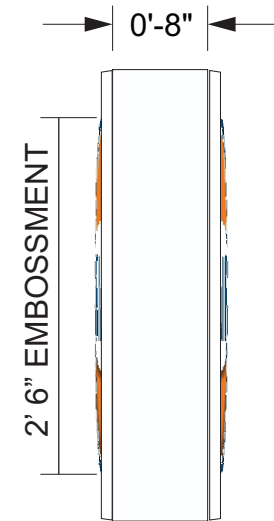

MID Sign

- Reface and add new internal LED's on the Gulf logo cabinet and pricers.
- Add new 12" LED digits to 2 product pricer.
- Reface second pricer and add new 12" digits. (Diesel Cash)

Existing

Proposed

| Project Name | Facility # | Customer | Created by | Permit Pack BIG RED ROOSTER FLOW 2 Northfield Plaza, Ste 250 Northfield, IL 60093 P: (847) 441-1818 F: (847) 592-9564 |
|--------------|------------|----------|------------|--|
| GULF | 092054955 | GULF | | |
| Revision # | Date | Scale | Page # | |
| R1 | 12_06_2019 | NA | | |

MID Sign

QTY: 2

FRONT VIEW

SIDE VIEW

| Project Name | Facility # | Customer | Created by | Permit Pack BIG RED ROOSTER FLOW 2 Northfield Plaza, Ste 250 Northfield, IL 60093 P: (847) 441-1818 F: (847) 592-9564 |
|--------------|------------|----------|------------|--|
| GULF | 092054955 | GULF | | |
| Revision # | Date | Scale | Page # | |
| R1 | 12_06_2019 | NA | | |

MID Sign

QTY: 2

FRONT VIEW

SIDE VIEW

12" EPCU 3.0 DIGITS

| Project Name | Facility # | Customer | Created by | Permit Pack BIG RED ROOSTER FLOW 2 Northfield Plaza, Ste 250 Northfield, IL 60093 P: (847) 441-1818 F: (847) 592-9564 |
|--------------|------------|----------|------------|--|
| GULF | 092054955 | GULF | | |
| Revision # | Date | Scale | Page # | |
| R1 | 12_06_2019 | NA | | |