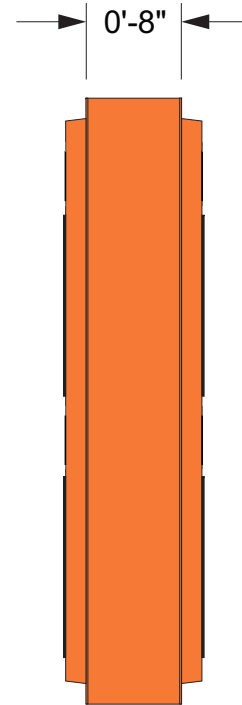

MID Sign

- Reface and add new internal LED's on the Gulf logo cabinet and pricers.
- Add new 12" LED digits to 2 product pricer.
- Reface second pricer and add new 12" digits. (Diesel Cash)

Existing

Proposed

| Project Name | Facility # | Customer | Created by | Permit Pack BIG RED ROOSTER FLOW 2 Northfield Plaza, Ste 250 Northfield, IL 60093 P: (847) 441-1818 F: (847) 592-9564 |
|--------------|------------|----------|------------|--|
| GULF | 092054955 | GULF | | |
| Revision # | Date | Scale | Page # | |
| R1 | 12_06_2019 | NA | | |

MID Sign

QTY: 2

FRONT VIEW

SIDE VIEW

| Project Name | Facility # | Customer | Created by | Permit Pack BIG RED ROOSTER FLOW 2 Northfield Plaza, Ste 250 Northfield, IL 60093 P: (847) 441-1818 F: (847) 592-9564 |
|--------------|------------|----------|------------|--|
| GULF | 092054955 | GULF | | |
| Revision # | Date | Scale | Page # | |
| R1 | 12_06_2019 | NA | | |

MID Sign

QTY: 2

FRONT VIEW

SIDE VIEW

12" EPCU 3.0 DIGITS

| Project Name | Facility # | Customer | Created by | Permit Pack BIG RED ROOSTER FLOW 2 Northfield Plaza, Ste 250 Northfield, IL 60093 P: (847) 441-1818 F: (847) 592-9564 |
|--------------|------------|----------|------------|--|
| GULF | 092054955 | GULF | | |
| Revision # | Date | Scale | Page # | |
| R1 | 12_06_2019 | NA | | |