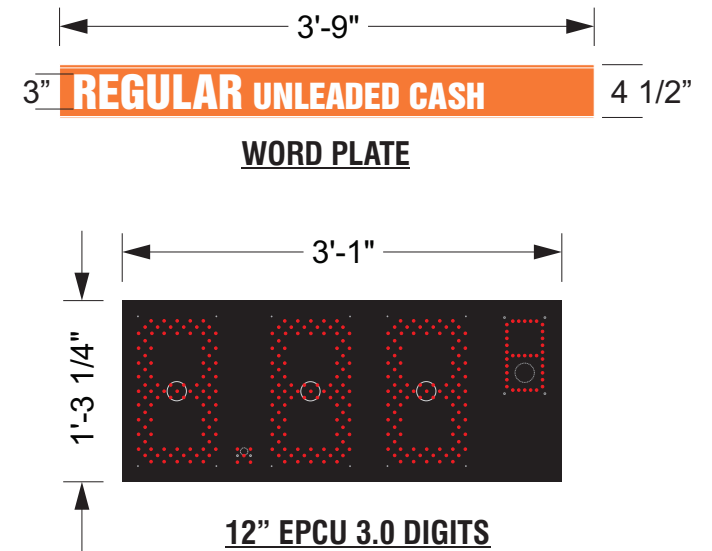

MID Sign

QTY: 2

FRONT VIEW

SIDE VIEW

12" EPCU 3.0 DIGITS

| Project Name | Facility # | Customer | Created by | Permit Pack BIG RED ROOSTER FLOW 2 Northfield Plaza, Ste 250 Northfield, IL 60093 P: (847) 441-1818 F: (847) 592-9564 |
|--------------|------------|----------|------------|--|
| GULF | 092054955 | GULF | | |
| Revision # | Date | Scale | Page # | |
| R1 | 12_06_2019 | NA | | |

MID Sign

QTY: 2

| Project Name | Facility # | Customer | Created by | Permit Pack BIG RED ROOSTER FLOW 2 Northfield Plaza, Ste 250 Northfield, IL 60093 P: (847) 441-1818 F: (847) 592-9564 |
|--------------|------------|----------|------------|--|
| GULF | 092054955 | GULF | | |
| Revision # | Date | Scale | Page # | |
| R1 | 12_06_2019 | NA | | |