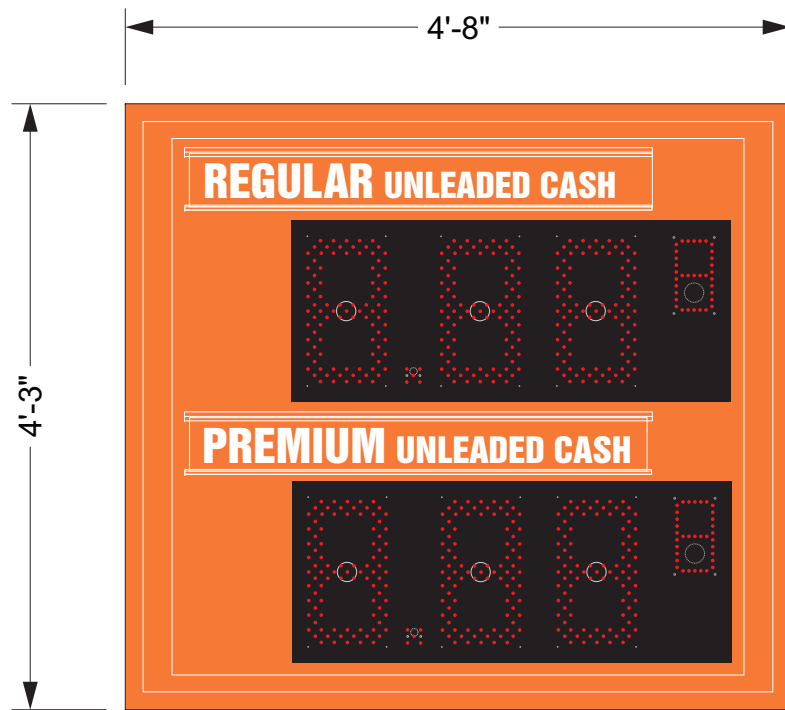

MID Sign

- Reface and add new internal LED's on the Gulf logo cabinet and pricers.
- Add new 12" LED digits to 2 product pricer.
- Reface second pricer and add new 12" digits. (Diesel Cash)

Existing

Proposed

MID Sign

QTY: 2

FRONT VIEW

SIDE VIEW

| Project Name | Facility # | Customer | Created by | Permit Pack BIG RED ROOSTER FLOW 2 Northfield Plaza, Ste 250 Northfield, IL 60093 P: (847) 441-1818 F: (847) 592-9564 |
|--------------|------------|----------|------------|--|
| GULF | 092054955 | GULF | | |
| Revision # | Date | Scale | Page # | |
| R1 | 12_06_2019 | NA | | |

MID Sign

QTY: 2

FRONT VIEW

SIDE VIEW

12" EPCU 3.0 DIGITS

| Project Name | Facility # | Customer | Created by | Permit Pack BIG RED ROOSTER FLOW 2 Northfield Plaza, Ste 250 Northfield, IL 60093 P: (847) 441-1818 F: (847) 592-9564 |
|--------------|------------|----------|------------|--|
| GULF | 092054955 | GULF | | |
| Revision # | Date | Scale | Page # | |
| R1 | 12_06_2019 | NA | | |

MID Sign

QTY: 2

| Project Name | Facility # | Customer | Created by | Permit Pack BIG RED ROOSTER FLOW 2 Northfield Plaza, Ste 250 Northfield, IL 60093 P: (847) 441-1818 F: (847) 592-9564 |
|--------------|------------|----------|------------|--|
| GULF | 092054955 | GULF | | |
| Revision # | Date | Scale | Page # | |
| R1 | 12_06_2019 | NA | | |