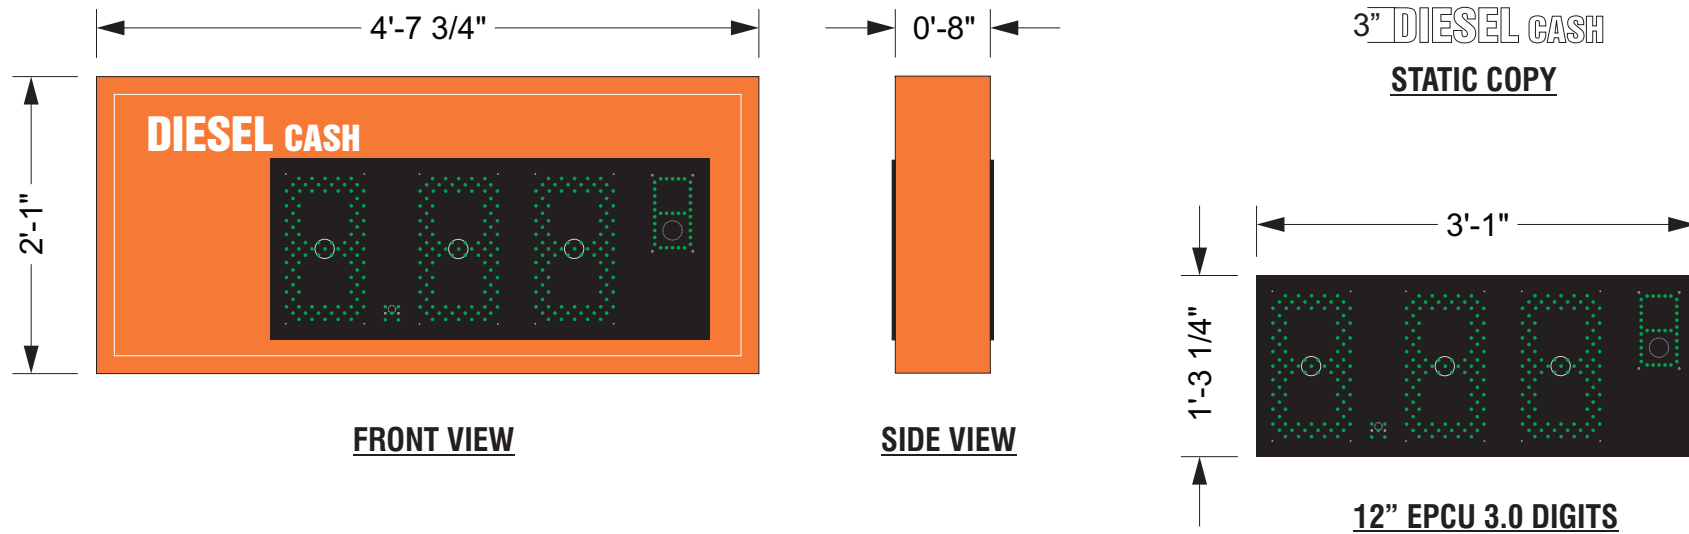

MID Sign

- Reface and add new internal LED's on the Gulf logo cabinet and pricers.
- Add new 12" LED digits to 2 product pricer.
- Reface second pricer and add new 12" digits. (Diesel Cash)

Existing

Proposed

MID Sign

QTY: 2

FRONT VIEW

SIDE VIEW

12" EPCU 3.0 DIGITS

| Project Name | Facility # | Customer | Created by | Permit Pack BIG RED ROOSTER FLOW 2 Northfield Plaza, Ste 250 Northfield, IL 60093 P: (847) 441-1818 F: (847) 592-9564 |
|--------------|------------|----------|------------|--|
| GULF | 092054955 | GULF | | |
| Revision # | Date | Scale | Page # | |
| R1 | 12_06_2019 | NA | | |

MID Sign

QTY: 2

| Project Name | Facility # | Customer | Created by | Permit Pack BIG RED ROOSTER FLOW 2 Northfield Plaza, Ste 250 Northfield, IL 60093 P: (847) 441-1818 F: (847) 592-9564 |
|--------------|------------|----------|------------|--|
| GULF | 092054955 | GULF | | |
| Revision # | Date | Scale | Page # | |
| R1 | 12_06_2019 | NA | | |