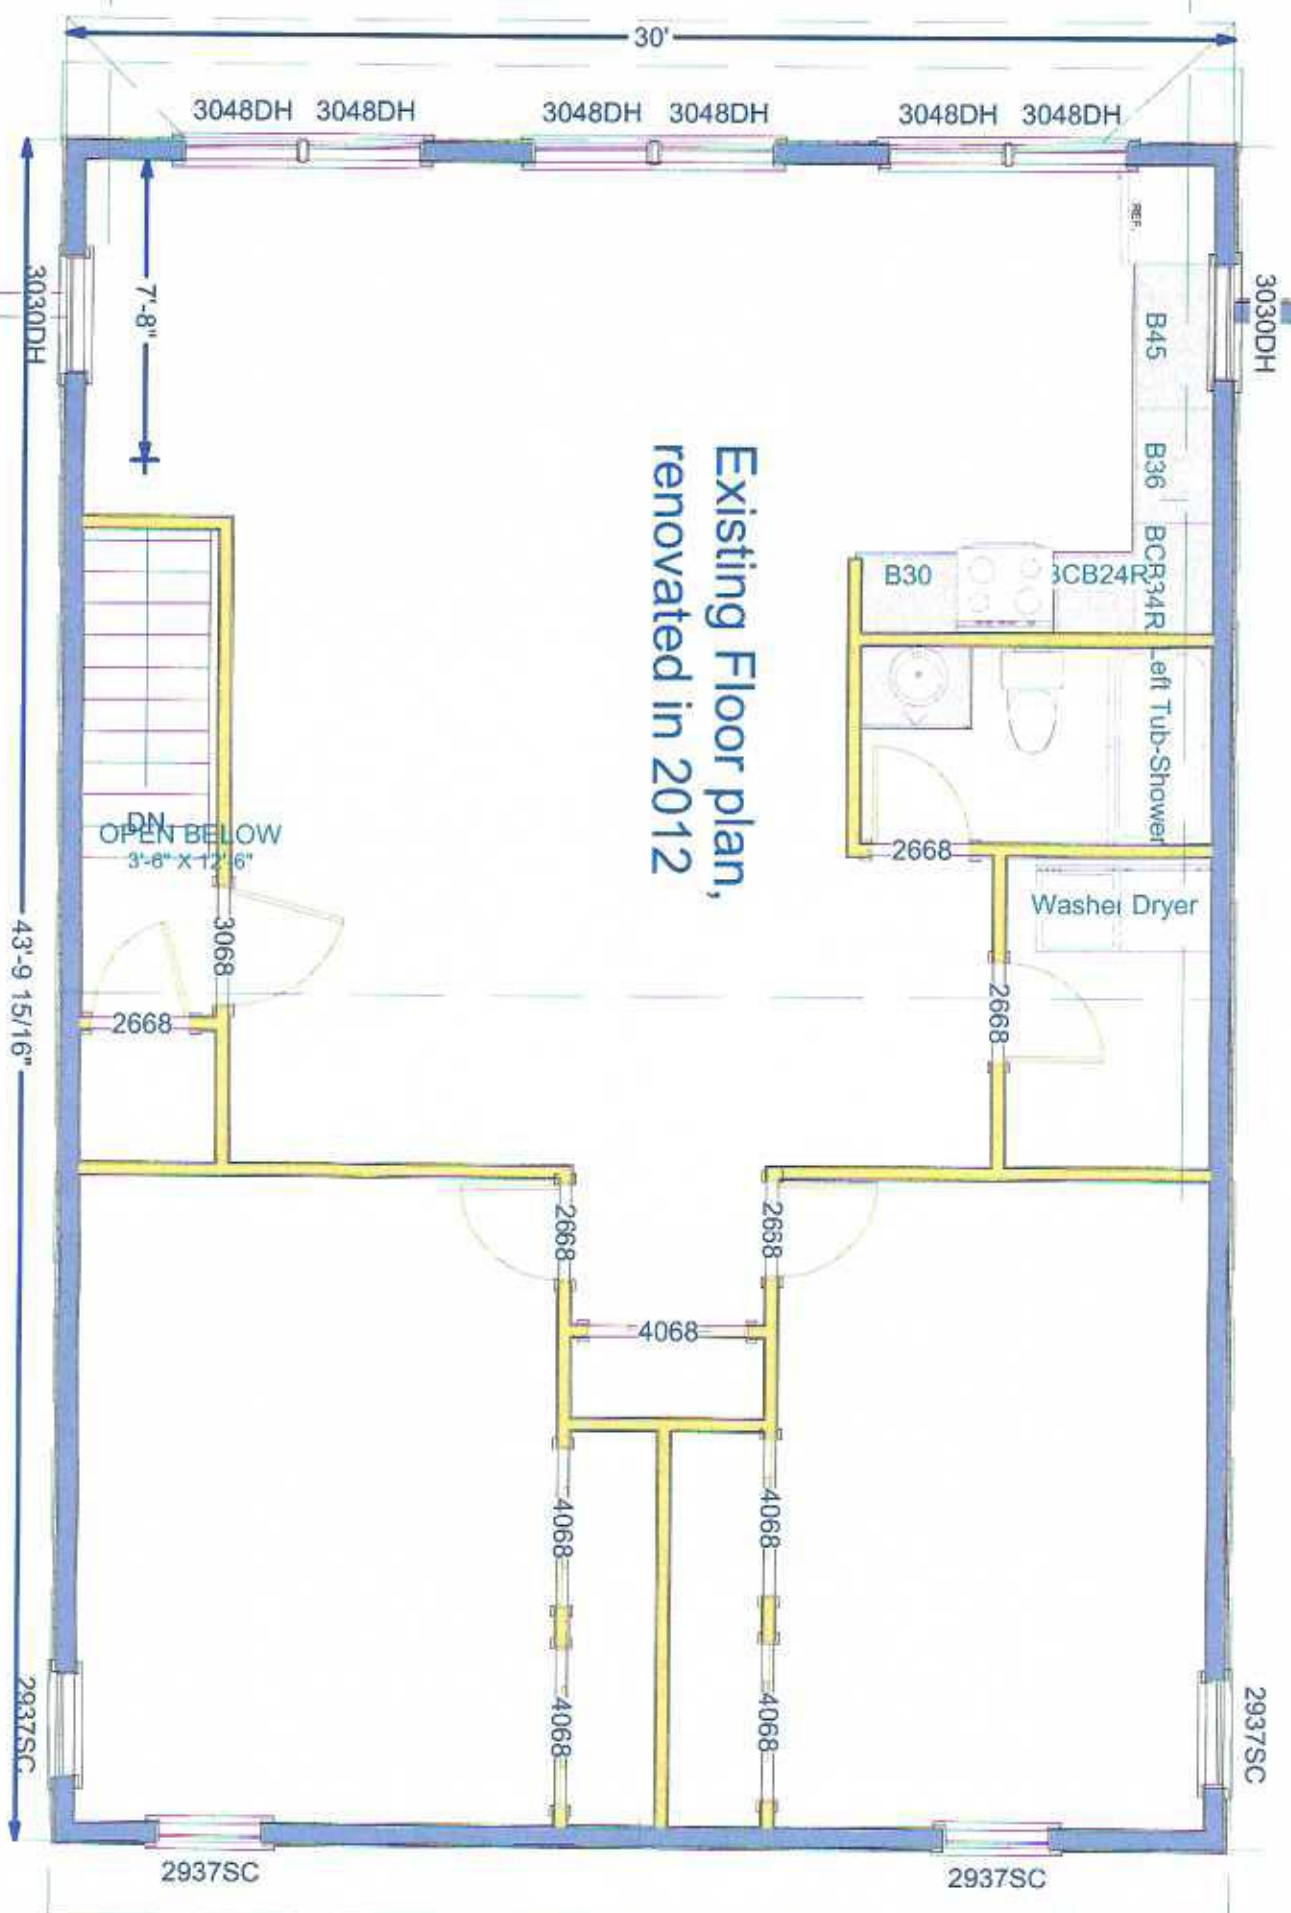

# 2 Studio Apt Layout

Update existing vinyl in kitchen

Old bathroom floor will have to be replaced to make plumbing connections

Replace carpet in this area

New Kitchen  
New Bathroom

New Bath

20'-1"

8'-7"

Existing Floor plan,  
renovated in 2012

*Woodward 1997.*

3048DH 3048DH 3048DH 3048DH 3048DH 3048DH

3030DH

7'-8"

3030DH

REF.

B45

B36

BCR34R

Left Tub-Shower

B30

3CB24R

2668

Washer Dryer

2668

DN  
OPEN BELOW  
3'-6" X 12'-6"

3068

2668

43'-9 15/16"

2668

2668

4068

4068