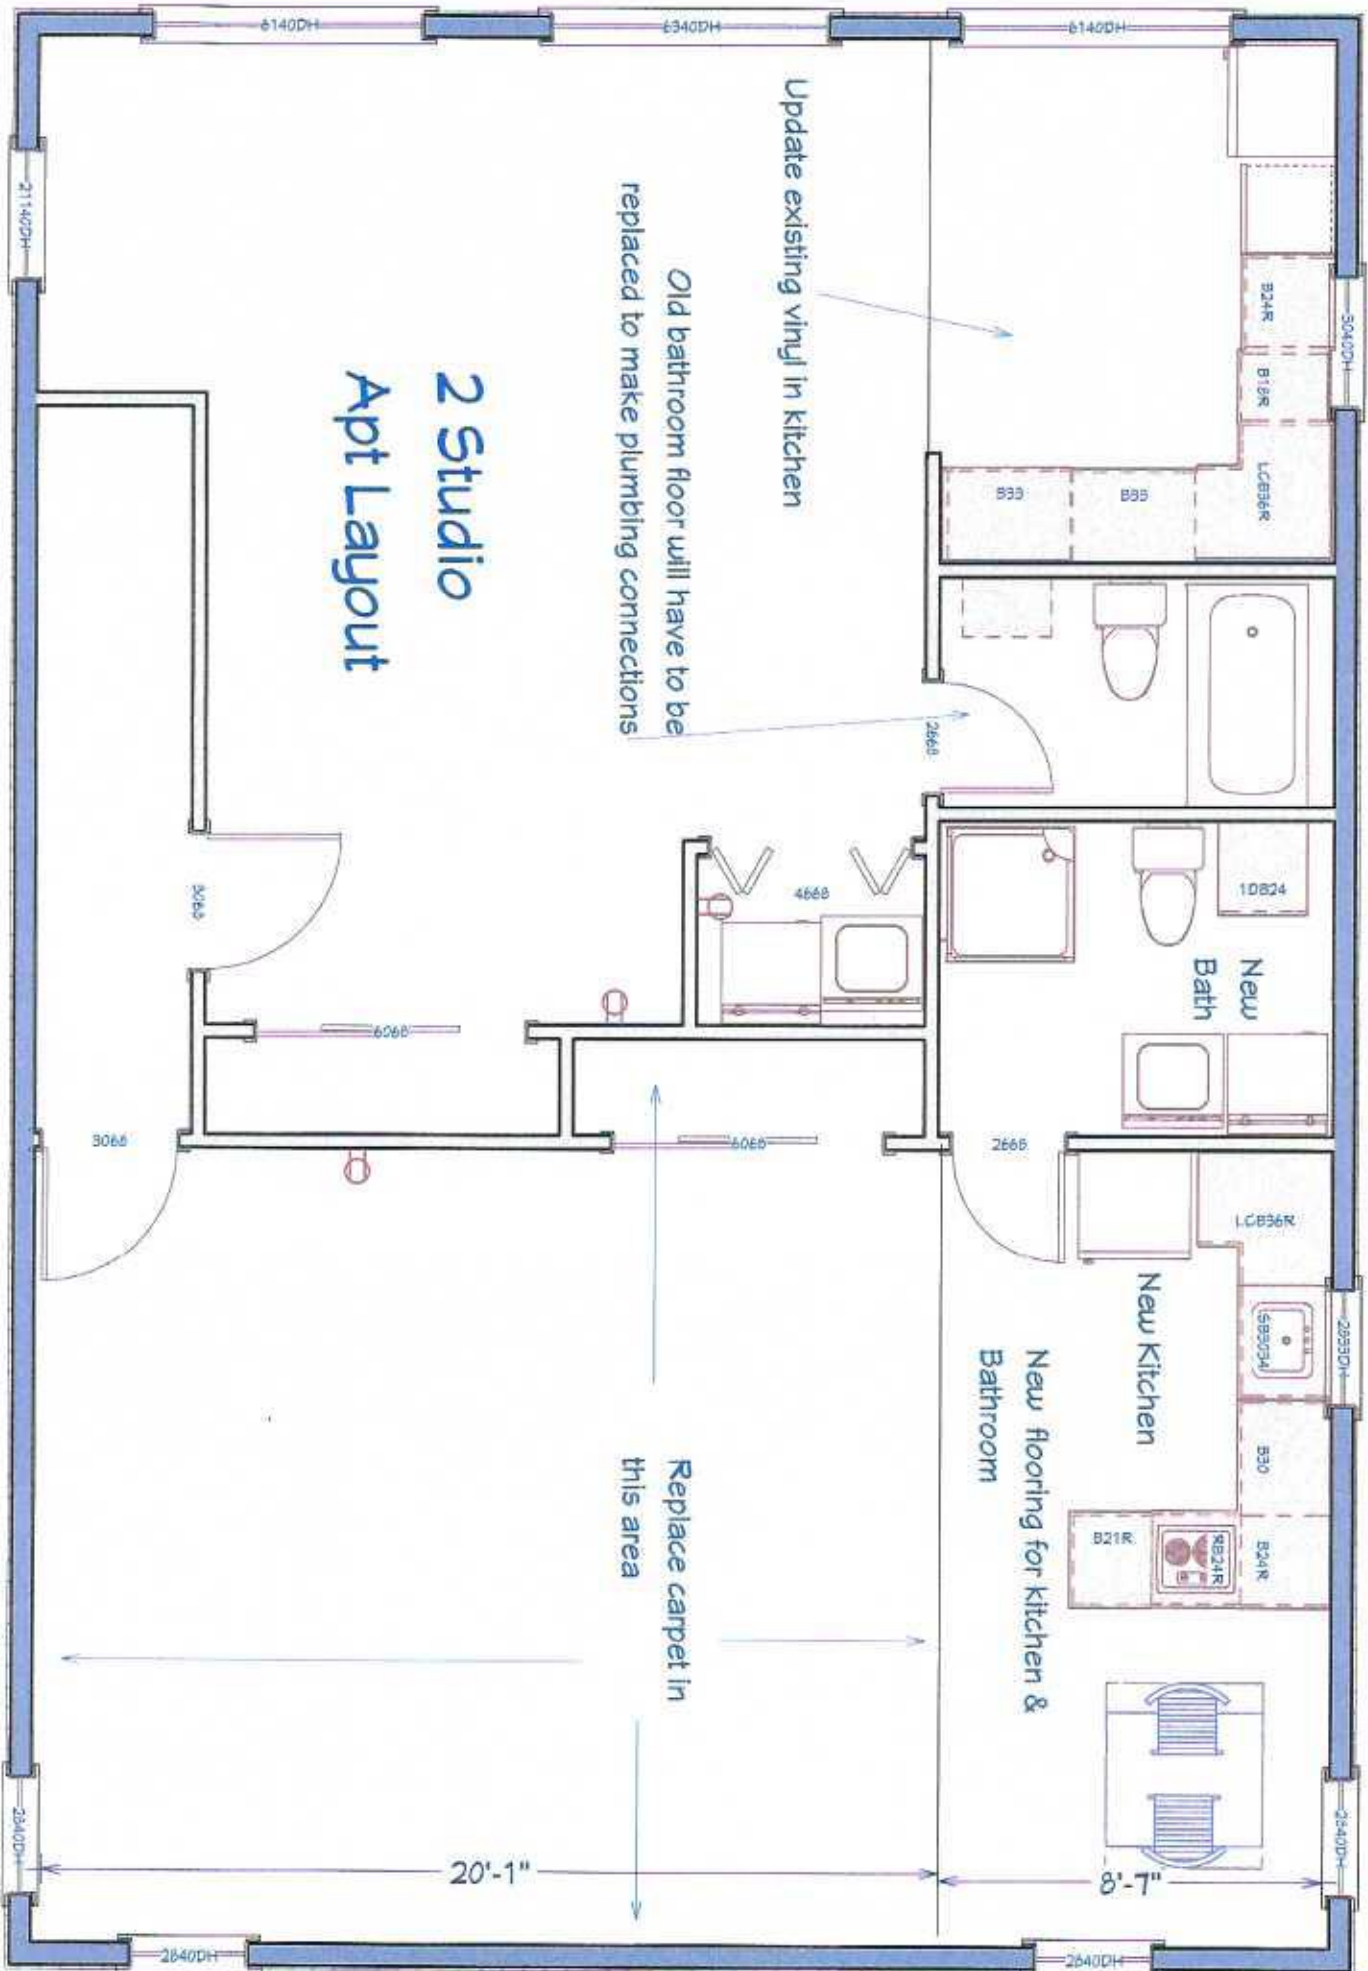

*Woodwork for*

*Kitchen layout*

# 2 Studio Apt Layout

Update existing vinyl in kitchen

Old bathroom floor will have to be replaced to make plumbing connections

Replace carpet in this area

New Kitchen  
New Bathroom

New Bath

20'-1"

8'-7"

Existing Floor plan,  
renovated in 2012

*Woodward 1997.*

3048DH 3048DH 3048DH 3048DH 3048DH 3048DH

3030DH

7'-8"

3030DH

REF.

B45

DN  
OPEN BELOW  
3'-6" X 12'-6"

3068

2668

43'-9 15/16"

2668

2668

4068

4068