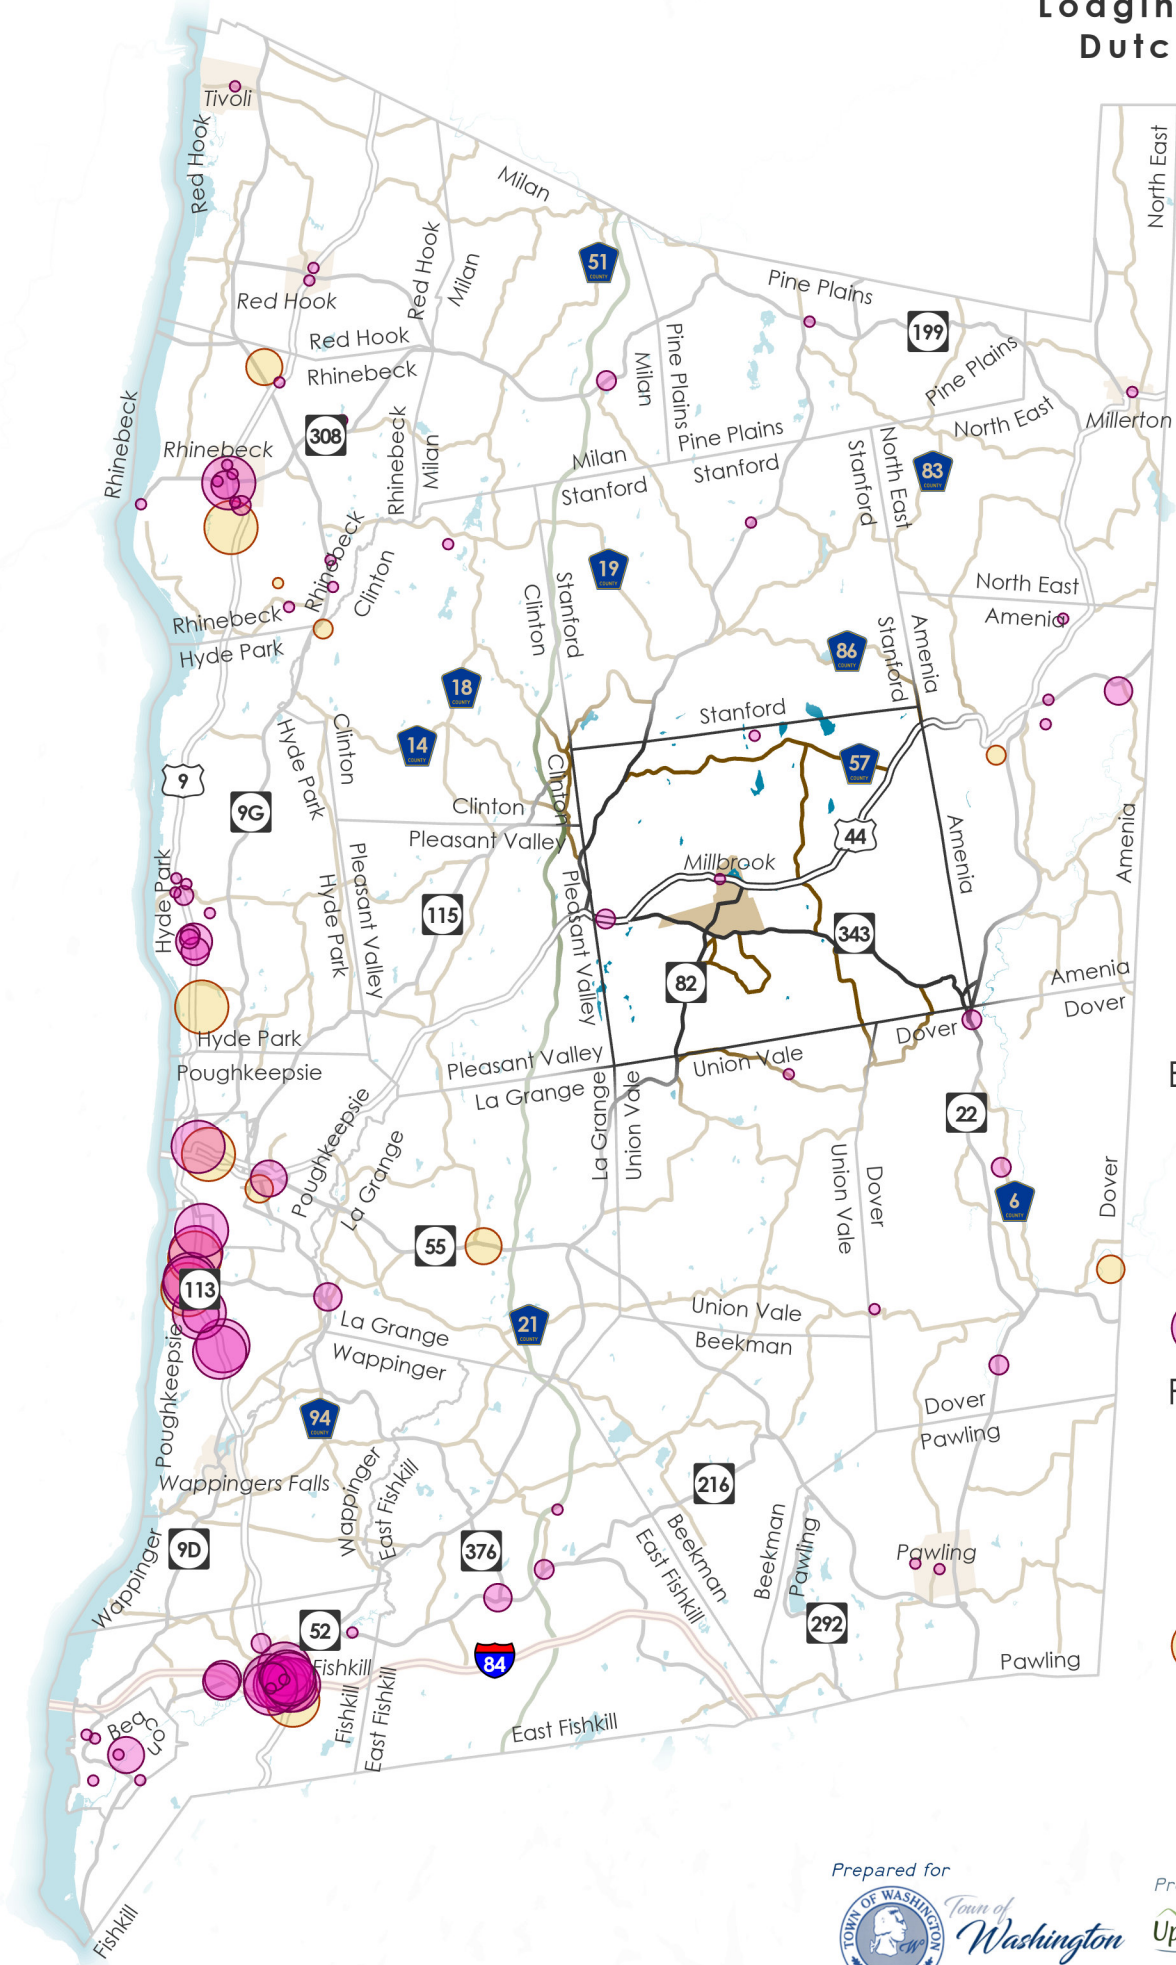

Lodging Facilities in Dutchess County

Existing Rooms

- 0 - 12
- 13 - 30
- 31 - 50
- 51 - 75
- 76+

Proposed Rooms

- 0 - 12
- 13 - 30
- 31 - 50
- 51 - 75
- 76+

Prepared for

Town of Washington

Prepared by
Upstate GIS