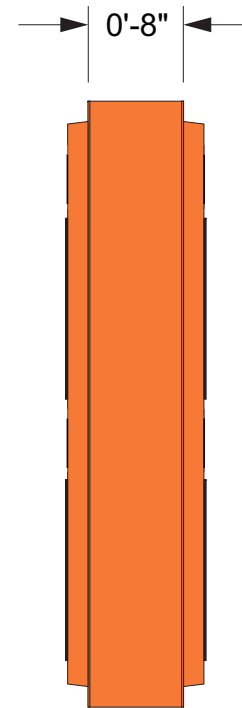

MID Sign

- Reface and add new internal LED's on the Gulf logo cabinet and pricers.
- Add new 12" LED digits to 2 product pricer.
- Reface second pricer and add new 12" digits. (Diesel Cash)

Existing

Proposed

MID Sign

QTY: 2

FRONT VIEW

SIDE VIEW

Project Name	Facility #	Customer	Created by	Permit Pack BIG RED ROOSTER FLOW 2 Northfield Plaza, Ste 250 Northfield, IL 60093 P: (847) 441-1818 F: (847) 592-9564
GULF	092054955	GULF		
Revision #	Date	Scale	Page #	
R1	12_06_2019	NA		

MID Sign

QTY: 2

FRONT VIEW

SIDE VIEW

12\"/>

Project Name	Facility #	Customer	Created by	Permit Pack BIG RED ROOSTER FLOW 2 Northfield Plaza, Ste 250 Northfield, IL 60093 P: (847) 441-1818 F: (847) 592-9564
GULF	092054955	GULF		
Revision #	Date	Scale	Page #	
R1	12_06_2019	NA		