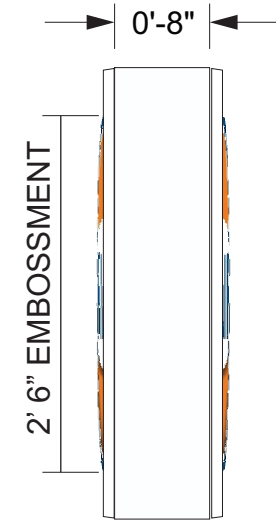

MID Sign

- Reface and add new internal LED's on the Gulf logo cabinet and pricers.
- Add new 12" LED digits to 2 product pricer.
- Reface second pricer and add new 12" digits. (Diesel Cash)

Existing

Proposed

Project Name	Facility #	Customer	Created by	Permit Pack BIG RED ROOSTER FLOW 2 Northfield Plaza, Ste 250 Northfield, IL 60093 P: (847) 441-1818 F: (847) 592-9564
GULF	092054955	GULF		
Revision #	Date	Scale	Page #	
R1	12_06_2019	NA		

MID Sign

QTY: 2

FRONT VIEW

SIDE VIEW

Project Name	Facility #	Customer	Created by	Permit Pack BIG RED ROOSTER FLOW 2 Northfield Plaza, Ste 250 Northfield, IL 60093 P: (847) 441-1818 F: (847) 592-9564
GULF	092054955	GULF		
Revision #	Date	Scale	Page #	
R1	12_06_2019	NA		