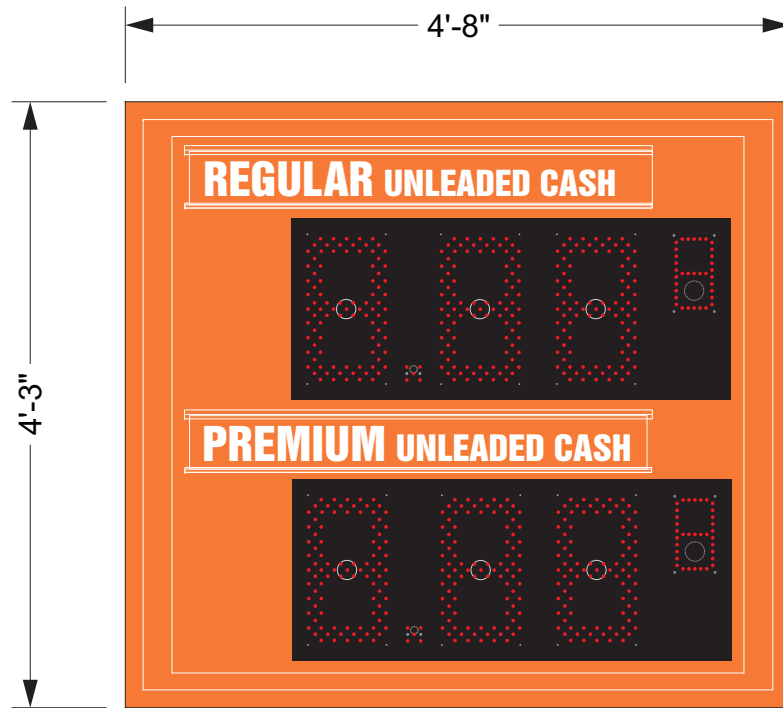

MID Sign

- Reface and add new internal LED's on the Gulf logo cabinet and pricers.
- Add new 12" LED digits to 2 product pricer.
- Reface second pricer and add new 12" digits. (Diesel Cash)

Existing

Proposed

MID Sign

QTY: 2

FRONT VIEW

SIDE VIEW

Project Name	Facility #	Customer	Created by	Permit Pack BIG RED ROOSTER FLOW 2 Northfield Plaza, Ste 250 Northfield, IL 60093 P: (847) 441-1818 F: (847) 592-9564
GULF	092054955	GULF		
Revision #	Date	Scale	Page #	
R1	12_06_2019	NA		

MID Sign

QTY: 2

FRONT VIEW

SIDE VIEW

12\"/>

Project Name	Facility #	Customer	Created by	Permit Pack BIG RED ROOSTER FLOW 2 Northfield Plaza, Ste 250 Northfield, IL 60093 P: (847) 441-1818 F: (847) 592-9564
GULF	092054955	GULF		
Revision #	Date	Scale	Page #	
R1	12_06_2019	NA		

MID Sign

QTY: 2

Project Name	Facility #	Customer	Created by	Permit Pack BIG RED ROOSTER FLOW 2 Northfield Plaza, Ste 250 Northfield, IL 60093 P: (847) 441-1818 F: (847) 592-9564
GULF	092054955	GULF		
Revision #	Date	Scale	Page #	
R1	12_06_2019	NA		