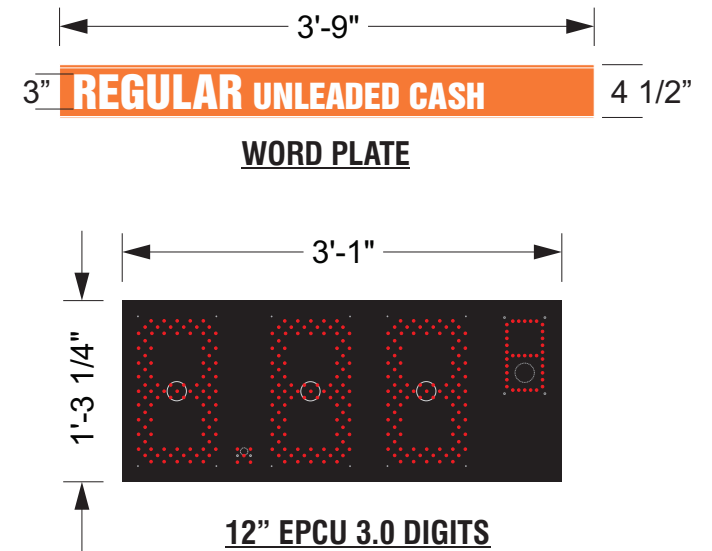

MID Sign

QTY: 2

FRONT VIEW

SIDE VIEW

12\"/>

Project Name	Facility #	Customer	Created by	Permit Pack BIG RED ROOSTER FLOW 2 Northfield Plaza, Ste 250 Northfield, IL 60093 P: (847) 441-1818 F: (847) 592-9564
GULF	092054955	GULF		
Revision #	Date	Scale	Page #	
R1	12_06_2019	NA		

MID Sign

QTY: 2

Project Name	Facility #	Customer	Created by	Permit Pack BIG RED ROOSTER FLOW 2 Northfield Plaza, Ste 250 Northfield, IL 60093 P: (847) 441-1818 F: (847) 592-9564
GULF	092054955	GULF		
Revision #	Date	Scale	Page #	
R1	12_06_2019	NA		