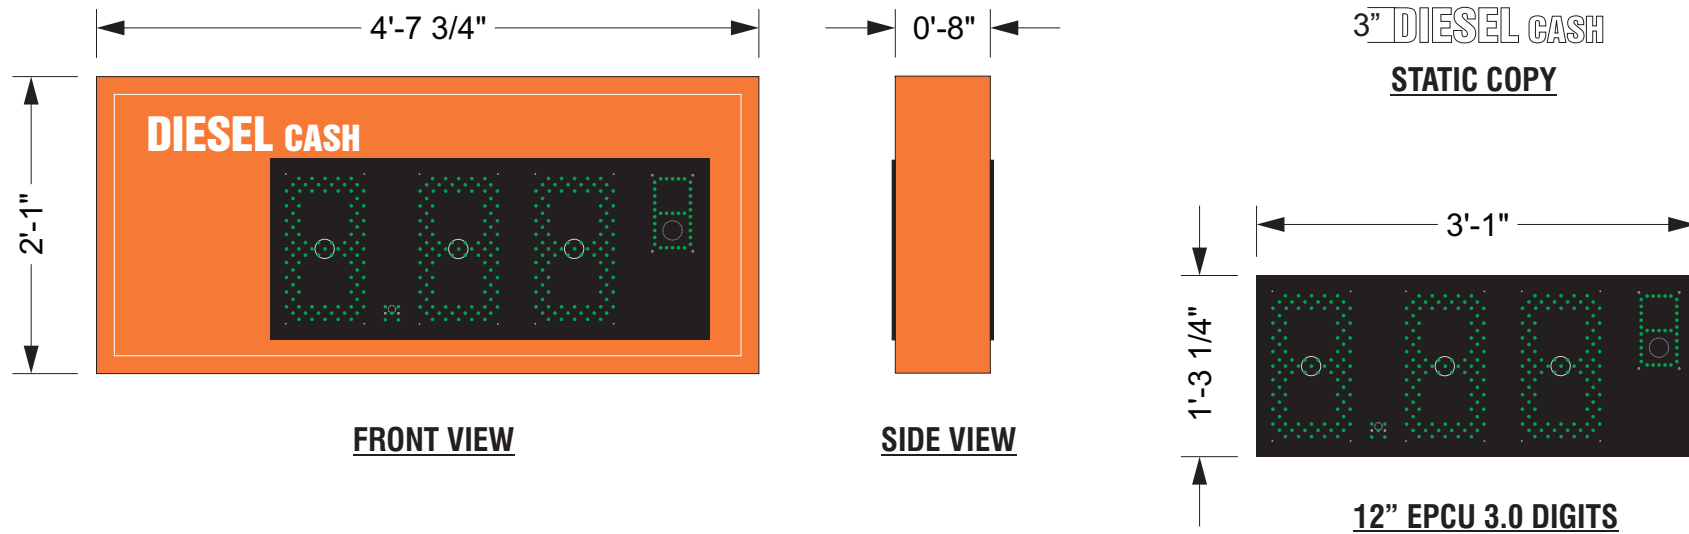

MID Sign

- Reface and add new internal LED's on the Gulf logo cabinet and pricers.
- Add new 12" LED digits to 2 product pricer.
- Reface second pricer and add new 12" digits. (Diesel Cash)

Existing

Proposed

MID Sign

QTY: 2

FRONT VIEW

SIDE VIEW

12\"/>

Project Name	Facility #	Customer	Created by	Permit Pack BIG RED ROOSTER FLOW 2 Northfield Plaza, Ste 250 Northfield, IL 60093 P: (847) 441-1818 F: (847) 592-9564
GULF	092054955	GULF		
Revision #	Date	Scale	Page #	
R1	12_06_2019	NA		

MID Sign

QTY: 2

Project Name	Facility #	Customer	Created by	Permit Pack BIG RED ROOSTER FLOW 2 Northfield Plaza, Ste 250 Northfield, IL 60093 P: (847) 441-1818 F: (847) 592-9564
GULF	092054955	GULF		
Revision #	Date	Scale	Page #	
R1	12_06_2019	NA		